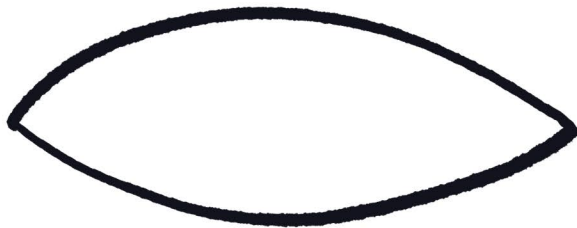

# How to draw a ... **TUNA** **yellowfin**

draw an almond shape

add a caudal fin

add fins up here

add fins down here

add an eye,  
gill cover, & pectoral fin

add more detail,  
erase lines at mouth  
& tail

**Color me in: I have yellow fins!**