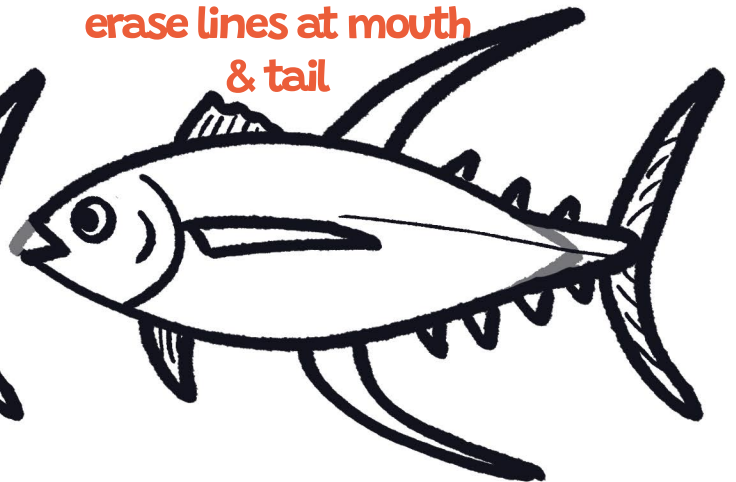

# How to draw a ... **TUNA** **yellowfin**

draw an almond shape

add a caudal fin

add fins up here

add fins down here

add an eye,  
gill cover, & pectoral fin

add more detail,  
erase lines at mouth  
& tail

**Color me in: I have yellow fins!**