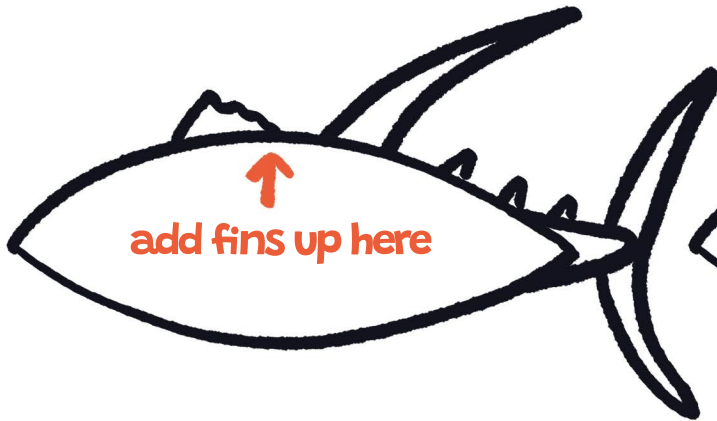

# How to draw a ... **TUNA** **yellowfin**

draw an almond shape

add a caudal fin

add fins up here

add fins down here

add an eye,  
gill cover, & pectoral fin

add more detail,  
erase lines at mouth  
& tail

**Color me in: I have yellow fins!**